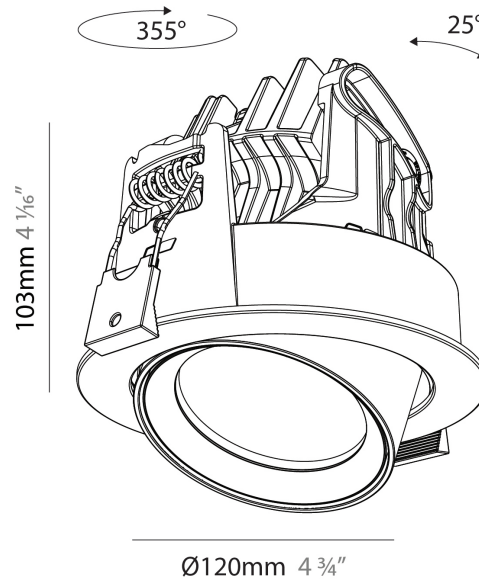

GENERAL

Series: Centriq
Subseries: Centriq Round Adjustable
Brand: Prolicht
Division: Architectural
Mounting Type: Recessed
Mounting Location: Ceiling
Subcategory: Spots

PHYSICAL

Shape: Cylinder
Diameter (mm): 120
Diameter (in): 4 ¾
Height (mm): 105
Height (in): 4 ⅛
Min. Recessing Depth (mm): 120
Min. Recessing Depth (in): 4 ¾
Light Distribution: Adjustable / Direct
Weight (kg): 0.649
Diffuser: Lens Pack - No Lens / Opal / Linear Spread Lens / Honeycomb / Spread Lens
Fixture Finish: SSR / BKV / CWI / CRY / HAB / UFT / ITA / RUA / FTG / MYG / LOD / PUS / FRO / FUP / KIA / POP / BLS / SPG / MEY / GOH / GUM / CHC / COM / ABZ / JAG / OBR / MOS / ROR
Fixture Material: Aluminum
Cut-out Measurements: Dia. 112mm / 4 7/16"

ELECTRICAL

Lamp Type: LED (Zhaga Standard)
Input Wattage (W): 20.5
Total Output Wattage (W): 18.1
Dimming: Tri-Mode (Non-Dimming and Phase Dimming (120Vac only) and 0-10V Dimming)
Driver Included: Yes
Driver Location: Recessed Housing
Driver Type: Constant Current - Universal
Driver Class: Class 2
Input Voltage (V): 120 - 277
Constant Current (MA): 500

LED

Color Temperature (°K): 2700 / 3000 / 3500 / 4000
Max. Delivered Lumen (lm): 1432 / 1542 / 1432 / 1636
Nominal Lumen (lm): 1668 / 1797 / 1868 / 1907
CRI: >90 CRI
Lamp Life (hrs): 50000

OPTICAL

Reflector°: 10
Adjustability: Rotational 350°; Tilt 90°

RATINGS AND CERTIFICATIONS

Certified By: Certified for North American Standards
IP rating: IP20