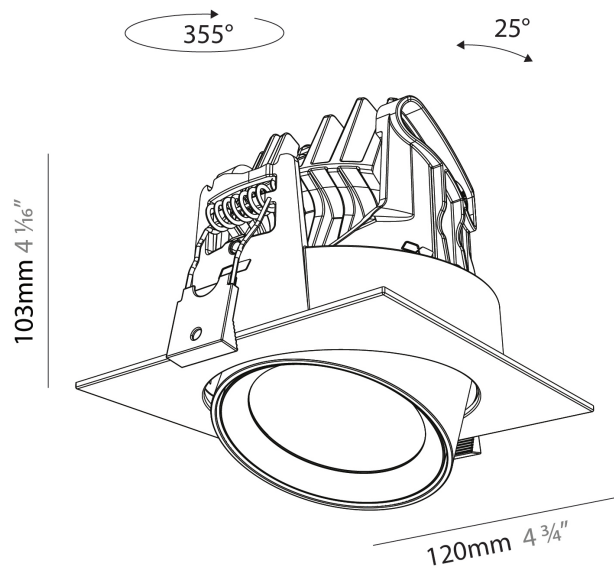

PHYSICAL

Shape: Cylinder
Diameter (mm): 120
Diameter (in): 4 3/4
Length (mm): 120
Length (in): 4 3/4
Height (mm): 105
Height (in): 4 1/8
Min. Recessing Depth (mm): 120
Min. Recessing Depth (in): 4 3/4
Light Distribution: Adjustable / Direct
Weight (kg): 0.665
Diffuser: Lens Pack - No Lens / Opal / Linear Spread Lens / Honeycomb / Spread Lens
Fixture Finish: SSR / BKV / CWI / CRY / HAB / UFT / ITA / RUA / FTG / MYG / LOD / PUS / FRO / FUP / KIA / POP / BLS / SPG / MEY / GOH / GUM / CHC / COM / ABZ / JAG / OBR / MOS / ROR
Fixture Material: Aluminum
Cut-out Measurements: Dia. 112mm / 4 7/16"

ELECTRICAL

Lamp Type: LED (Zhaga Standard)
Input Wattage (W): 20.5
Total Output Wattage (W): 18.1
Dimming: Tri-Mode (Non-Dimming and Phase Dimming (120Vac only) and 0-10V Dimming)
Driver Included: Yes
Driver Location: Recessed Housing
Driver Type: Constant Current - Universal
Driver Class: Class 2
Input Voltage (V): 120 - 277
Constant Current (MA): 500

LED

Color Temperature (°K): 2700 / 3000 / 3500 / 4000
Max. Delivered Lumen (lm): 1432 / 1542 / 1432 / 1636
Nominal Lumen (lm): 1668 / 1797 / 1668 / 1907
CRI: >90 CRI
Lamp Life (hrs): 50000

OPTICAL

Reflector°: 10
Adjustability: Rotational 350° / Tilt 25°

RATINGS AND CERTIFICATIONS

Certified By: CSA Certified to UL and CSA Standards
IP rating: IP20